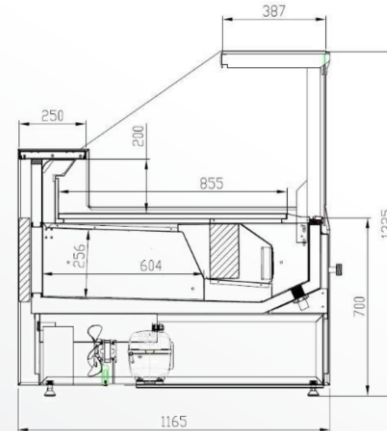

Dimensions: 1238x1020mm (hxd)

Dimensions: 1238x1165mm (hxd)

Standard features:

- Digital Thermometer
- Thermostatic Expansion Valve
- Single Top Lighting
- Bottom Inner Body, Floor Panel 304 Stein. Steel, Other parts galvanized electrostatic paint
- Shaded Pole Fans
- Color customization

Dimensions: 1216x1020mm (hxd)

XL

Dimensions: 1216x1165mm (hxd)

Standard features:

- Digital Thermometer
- Thermostatic Expansion Valve
- Single Top Lighting
- Bottom Inner Body, Floor Panel 304 Stein. Steel, Other parts galvanized electrostatic paint
- Shaded Pole Fans
- Color customization

DELICATESSEN

PRE-PACKED
FRUITS AND
VEGETABLES

Zuzana Diamond Plug-in

M

Dimensions: 1220x860mm (hxd)

L

Dimensions: 1220x1020mm (hxd)

XL

Dimensions: 1216x1165mm (hxd)

Standard features:

- Digital Thermometer
- Thermostatic Expansion Valve
- Single Top Lighting
- Bottom Inner Body, Floor Panel 304 Stein. Steel, Other parts galvanized electrostatic paint
- Shaded Pole Fans
- Color customization