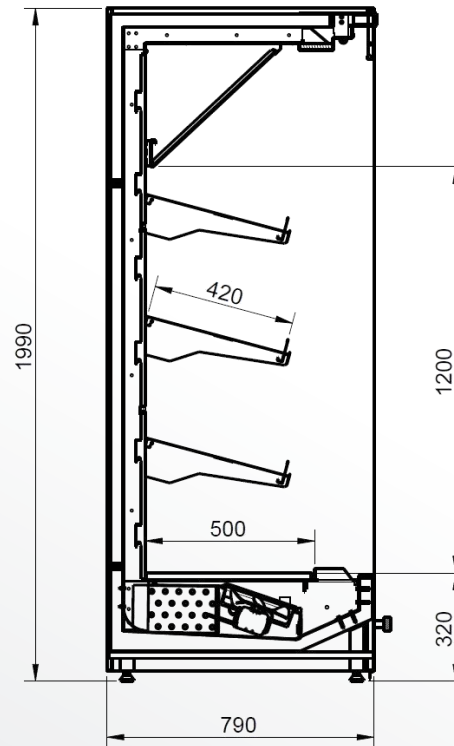

Matus M Vegetable Remote

Standard features:

- 3 or 4 shelves with price holder depending on the height
- Digital Thermometer
- Thermostatic Expansion Valve
- Single Top Lighting
- Bottom Inner Body, Floor Panel 304 Stein. Steel, Other parts galvanized electrostatic paint
- Shaded Pole Fans
- Color customization

Technical specifications:

- Dimensions: 1990x790mm (hxd)
- Shelf capacity: 125kg/m
- Available in length of : 937/1250/1875/2500 mm
- Product temperature: -1/+7 (M2; EN23953-2:2015)
- Refrigerant: R410 A / R449 A

FRUIT AND
VEGETABLES

PRE-PACKED
FRUITS AND
VEGETABLES