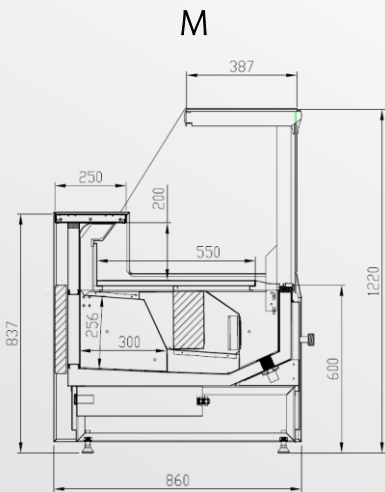

Technical specifications:

- Dimensions: 2013x790mm (hxd)
- Shelf capacity: 125kg/m
- Available in length of : 937/1250/1875/2500 mm
- Product temperature: -1/+7 (M2; EN23953-2:2015)
- Refrigerant: R290 A

Dimensions: 1216x860mm (hxd)

Dimensions: 1216x1020mm (hxd)

Dimensions: 1216x1165mm (hxd)

Standard features:

- Digital Thermometer
- Thermostatic Expansion Valve
- Single Top Lighting
- Bottom Inner Body, Floor Panel 304 Stein. Steel, Other parts galvanized electrostatic paint
- Shaded Pole Fans
- Color customization

MEAT

CHEESE

DELICATESSEN

PRE-PACKED
FRUITS AND
VEGETABLES

Zuzana Diamond Remote

Dimensions: 1220x860mm (hxd)

Dimensions: 1220x1020mm (hxd)

Dimensions: 1216x1165mm (hxd)

Dimensions: 1238x1020mm (hxd)

Dimensions: 1238x1165mm (hxd)

Standard features:

- Digital Thermometer
- Thermostatic Expansion Valve
- Single Top Lighting
- Bottom Inner Body, Floor Panel 304 Stein. Steel, Other parts galvanized electrostatic paint
- Shaded Pole Fans
- Color customization