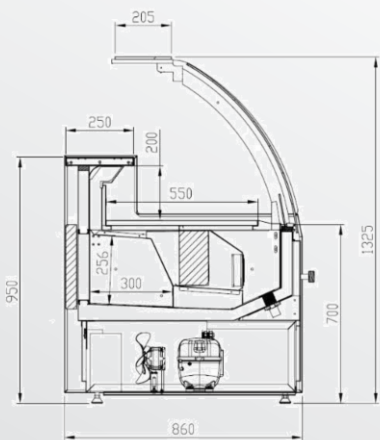

Dimensions: 1216x860mm (hxd)

Dimensions: 1216x1020mm (hxd)

Dimensions: 1216x1165mm (hxd)

Standard features:

- Digital Thermometer
- Thermostatic Expansion Valve
- Single Top Lighting
- Bottom Inner Body, Floor Panel 304 Stein. Steel, Other parts galvanized electrostatic paint
- Shaded Pole Fans
- Color customization

Dimensions: 1238x1020mm (hxd)

Dimensions: 1238x1165mm (hxd)

Standard features:

- Digital Thermometer
- Thermostatic Expansion Valve
- Single Top Lighting
- Bottom Inner Body, Floor Panel 304 Stein. Steel, Other parts galvanized electrostatic paint
- Shaded Pole Fans
- Color customization

MEAT

CHEESE

DELICATESSEN

PRE-PACKED
FRUITS AND
VEGETABLES

Zuzana Sapphire Plug-in

M

Dimensions: 1216x860mm (hxd)

L

Dimensions: 1216x1020mm (hxd)

XL

Dimensions: 1216x1165mm (hxd)

Standard features:

- Digital Thermometer
- Thermostatic Expansion Valve
- Single Top Lighting
- Bottom Inner Body, Floor Panel 304 Stein. Steel, Other parts galvanized electrostatic paint
- Shaded Pole Fans
- Color customization