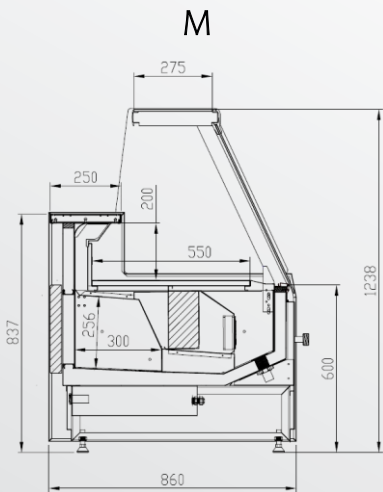

Technical specifications:

- Dimensions: 2013x790mm (hxd)
- Shelf capacity: 125kg/m
- Available in length of : 937/1250/1875/2500 mm
- Product temperature: -1/+7 (M2; EN23953-2:2015)
- Refrigerant: R290 A

Dimensions: 1216x860mm (hxd)

Dimensions: 1216x1020mm (hxd)

Dimensions: 1216x1165mm (hxd)

Standard features:

- Digital Thermometer
- Thermostatic Expansion Valve
- Single Top Lighting
- Bottom Inner Body, Floor Panel 304 Stein. Steel, Other parts galvanized electrostatic paint
- Shaded Pole Fans
- Color customization

Technical specifications:

- Shelf capacity: 125kg/m
- Available in length of : 937/1250/1875/2500 mm
- Product temperature: -1/+7 (M2; EN23953-2:2015)
- Refrigerant: R410 A / R449 A

Zuzana Ruby Remote

Dimensions: 1238x860mm (hxd)

Dimensions: 1238x1020mm (hxd)

Dimensions: 1238x1165mm (hxd)

Standard features:

- Digital Thermometer
- Thermostatic Expansion Valve
- Single Top Lighting
- Bottom Inner Body, Floor Panel 304 Stein. Steel, Other parts galvanized electrostatic paint
- Shaded Pole Fans
- Color customization