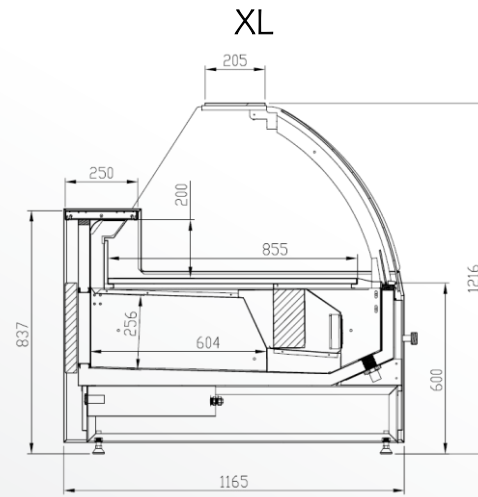

Technical specifications:

- Dimensions: 1990x790mm (hxd)
- Shelf capacity: 125kg/m
- Available in length of : 937/1250/1875/2500 mm
- Product temperature: -1/+7 (M2; EN23953-2:2015)
- Refrigerant: R410 A / R449 A

Technical specifications:

- Dimensions: 1990x910mm (hxd)
- Shelf capacity: 125kg/m
- Available in length of : 937/1250/1875/2500 mm
- Product temperature: -1/+7 (M2; EN23953-2:2015)
- Refrigerant: R410 A / R449 A

Technical specifications:

- Dimensions: 2013x790mm (hxd)
- Shelf capacity: 125kg/m
- Available in length of : 937/1250/1875/2500 mm
- Product temperature: -1/+7 (M2; EN23953-2:2015)
- Refrigerant: R290 A

Dimensions: 1216x860mm (hxd)

Dimensions: 1216x1020mm (hxd)

Dimensions: 1216x1165mm (hxd)

Standard features:

- Digital Thermometer
- Thermostatic Expansion Valve
- Single Top Lighting
- Bottom Inner Body, Floor Panel 304 Stein. Steel, Other parts galvanized electrostatic paint
- Shaded Pole Fans
- Color customization