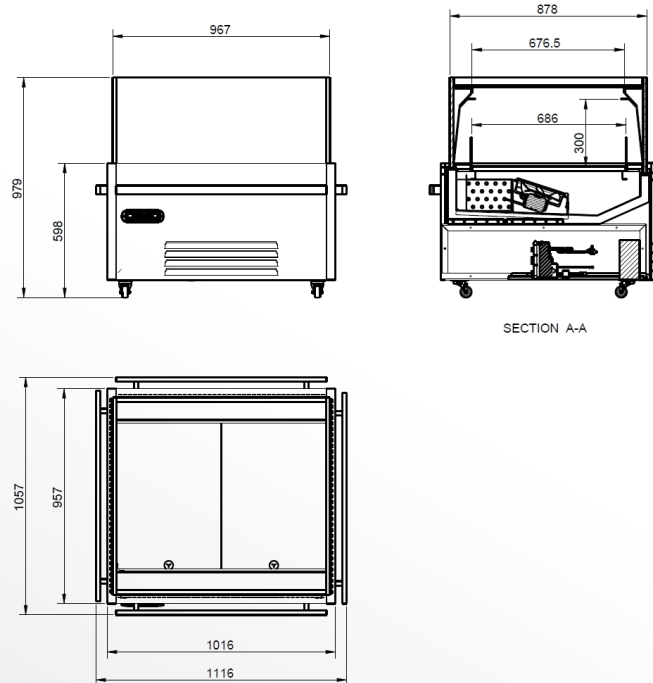

Dimensions: 1216x1020mm (hxd)

XL

Dimensions: 1216x1165mm (hxd)

Standard features:

- Digital Thermometer
- Thermostatic Expansion Valve
- Single Top Lighting
- Bottom Inner Body, Floor Panel 304 Stein. Steel, Other parts galvanized electrostatic paint
- Shaded Pole Fans
- Color customization

Dimensions: 1238x1165mm (hxd)

Standard features:

- Digital Thermometer
- Thermostatic Expansion Valve
- Single Top Lighting
- Bottom Inner Body, Floor Panel 304 Stein. Steel, Other parts galvanized electrostatic paint
- Shaded Pole Fans
- Color customization

Technical specifications:

- Dimensions: 1475x790mm (hxd)
- Shelf capacity: 125kg/m
- Available in length of : 937/1250/1875/2500 mm
- Product temperature: -1/+7 (M2; EN23953-2:2015)
- Refrigerant: R410 A / R449 A

Standard features:

- Digital Thermometer
- Thermostatic Expansion Valve
- Shaded Pole Fans
- Color customization

Technical specifications:

- Dimensions: 979x1116x1057mm (hxwxd)
- Shelf capacity: 125kg/m
- Product temperature: -1/+7 (M2; EN23953-2:2015)
- Refrigerant: R290 A