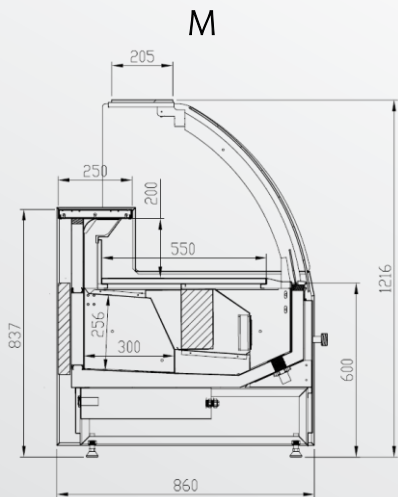

Technical specifications:

- Dimensions: 1990x790mm (hxd)
- Shelf capacity: 125kg/m
- Available in length of : 937/1250/1875/2500 mm
- Product temperature: -1/+7 (M2; EN23953-2:2015)
- Refrigerant: R410 A / R449 A

Technical specifications:

- Dimensions: 1990x910mm (hxd)
- Shelf capacity: 125kg/m
- Available in length of : 937/1250/1875/2500 mm
- Product temperature: -1/+7 (M2; EN23953-2:2015)
- Refrigerant: R410 A / R449 A

Technical specifications:

- Dimensions: 2013x790mm (hxd)
- Shelf capacity: 125kg/m
- Available in length of : 937/1250/1875/2500 mm
- Product temperature: -1/+7 (M2; EN23953-2:2015)
- Refrigerant: R290 A

Dimensions: 1216x860mm (hxd)

Dimensions: 1216x1020mm (hxd)

Dimensions: 1216x1165mm (hxd)

Standard features:

- Digital Thermometer
- Thermostatic Expansion Valve
- Single Top Lighting
- Bottom Inner Body, Floor Panel 304 Stein. Steel, Other parts galvanized electrostatic paint
- Shaded Pole Fans
- Color customization