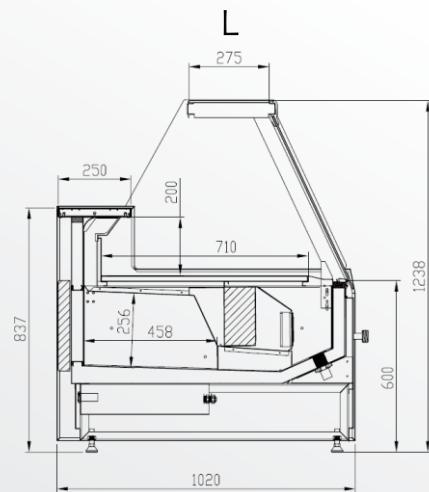

Dimensions: 1216x860mm (hxd)

Dimensions: 1216x1020mm (hxd)

Dimensions: 1216x1165mm (hxd)

Standard features:

- Digital Thermometer
- Thermostatic Expansion Valve
- Single Top Lighting
- Bottom Inner Body, Floor Panel 304 Stein. Steel, Other parts galvanized electrostatic paint
- Shaded Pole Fans
- Color customization

Technical specifications:

- Shelf capacity: 125kg/m
- Available in length of : 937/1250/1875/2500 mm
- Product temperature: -1/+7 (M2; EN23953-2:2015)
- Refrigerant: R410 A / R449 A

Zuzana Ruby Remote

Dimensions: 1238x860mm (hxd)

Dimensions: 1238x1020mm (hxd)

Dimensions: 1238x1165mm (hxd)

Standard features:

- Digital Thermometer
- Thermostatic Expansion Valve
- Single Top Lighting
- Bottom Inner Body, Floor Panel 304 Stein. Steel, Other parts galvanized electrostatic paint
- Shaded Pole Fans
- Color customization

Dimensions: 1216x1020mm (hxd)

XL

Dimensions: 1216x1165mm (hxd)

Standard features:

- Digital Thermometer
- Thermostatic Expansion Valve
- Single Top Lighting
- Bottom Inner Body, Floor Panel 304 Stein. Steel, Other parts galvanized electrostatic paint
- Shaded Pole Fans
- Color customization