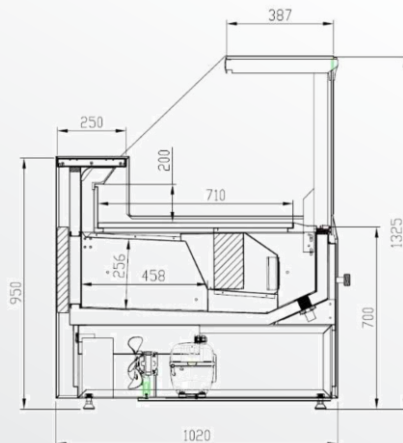

Dimensions: 1216x1020mm (hxd)

XL

Dimensions: 1216x1165mm (hxd)

Standard features:

- Digital Thermometer
- Thermostatic Expansion Valve
- Single Top Lighting
- Bottom Inner Body, Floor Panel 304 Stein. Steel, Other parts galvanized electrostatic paint
- Shaded Pole Fans
- Color customization

DELICATESSEN

PRE-PACKED
FRUITS AND
VEGETABLES

Zuzana Diamond Plug-in

M

Dimensions: 1220x860mm (hxd)

L

Dimensions: 1220x1020mm (hxd)

XL

Dimensions: 1216x1165mm (hxd)

Standard features:

- Digital Thermometer
- Thermostatic Expansion Valve
- Single Top Lighting
- Bottom Inner Body, Floor Panel 304 Stein. Steel, Other parts galvanized electrostatic paint
- Shaded Pole Fans
- Color customization