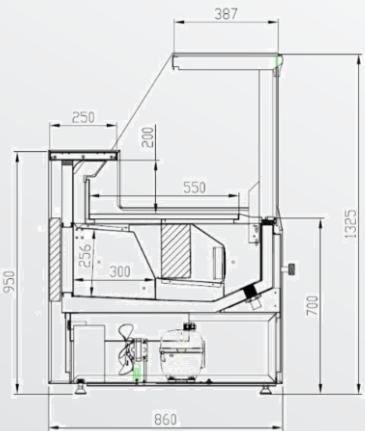

Dimensions: 1238x1020mm (hxd)

Dimensions: 1238x1165mm (hxd)

Standard features:

- Digital Thermometer
- Thermostatic Expansion Valve
- Single Top Lighting
- Bottom Inner Body, Floor Panel 304 Stein. Steel, Other parts galvanized electrostatic paint
- Shaded Pole Fans
- Color customization

Dimensions: 1216x1020mm (hxd)

XL

Dimensions: 1216x1165mm (hxd)

Standard features:

- Digital Thermometer
- Thermostatic Expansion Valve
- Single Top Lighting
- Bottom Inner Body, Floor Panel 304 Stein. Steel, Other parts galvanized electrostatic paint
- Shaded Pole Fans
- Color customization

DELICATESSEN

PRE-PACKED
FRUITS AND
VEGETABLES

Zuzana Diamond Plug-in

M

Dimensions: 1220x860mm (hxd)

L

Dimensions: 1220x1020mm (hxd)

XL

Dimensions: 1216x1165mm (hxd)

Standard features:

- Digital Thermometer
- Thermostatic Expansion Valve
- Single Top Lighting
- Bottom Inner Body, Floor Panel 304 Stein. Steel, Other parts galvanized electrostatic paint
- Shaded Pole Fans
- Color customization