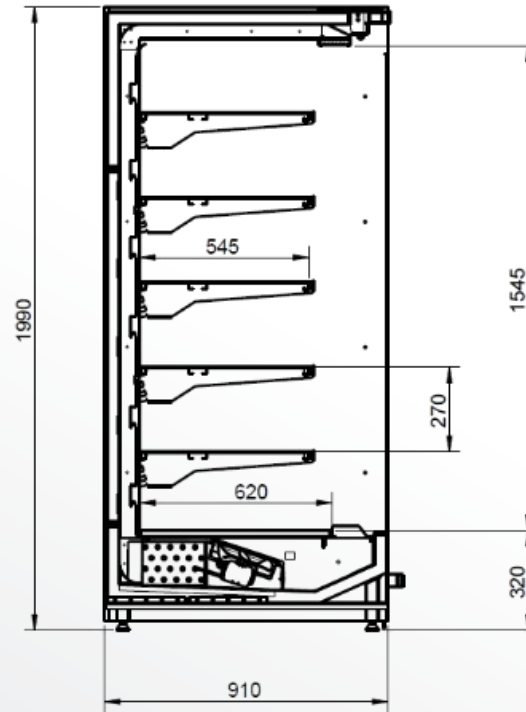

Matus L Remote

Standard features:

- 4 or 5 shelves with price holder depending on the height
- Digital Thermometer
- Thermostatic Expansion Valve
- Single Top Lighting
- Bottom Inner Body, Floor Panel 304 Stein. Steel, Other parts galvanized electrostatic paint
- Shaded Pole Fans
- Color customization

Technical specifications:

- Dimensions: 1990x910mm (hxd)
- Shelf capacity: 125kg/m
- Available in length of : 937/1250/1875/2500 mm
- Product temperature: -1/+7 (M2; EN23953-2:2015)
- Refrigerant: R410 A / R449 A