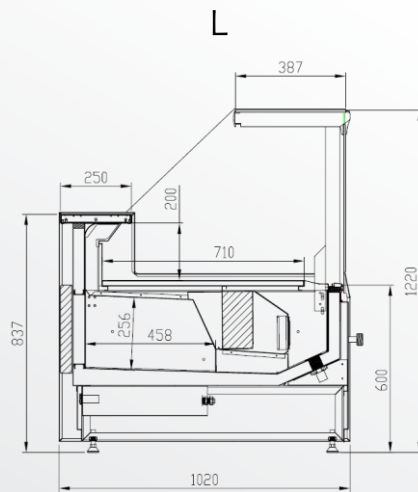

Technical specifications:

- Dimensions: 2013x790mm (hxd)
- Shelf capacity: 125kg/m
- Available in length of : 937/1250/1875/2500 mm
- Product temperature: -1/+7 (M2; EN23953-2:2015)
- Refrigerant: R290 A

Dimensions: 1216x860mm (hxd)

Dimensions: 1216x1020mm (hxd)

Dimensions: 1216x1165mm (hxd)

Standard features:

- Digital Thermometer
- Thermostatic Expansion Valve
- Single Top Lighting
- Bottom Inner Body, Floor Panel 304 Stein. Steel, Other parts galvanized electrostatic paint
- Shaded Pole Fans
- Color customization

MEAT

CHEESE

DELICATESSEN

PRE-PACKED
FRUITS AND
VEGETABLES

Zuzana Diamond Remote

Dimensions: 1220x860mm (hxd)

Dimensions: 1220x1020mm (hxd)

Dimensions: 1216x1165mm (hxd)

Dimensions: 1238x1020mm (hxd)

Dimensions: 1238x1165mm (hxd)

Standard features:

- Digital Thermometer
- Thermostatic Expansion Valve
- Single Top Lighting
- Bottom Inner Body, Floor Panel 304 Stein. Steel, Other parts galvanized electrostatic paint
- Shaded Pole Fans
- Color customization