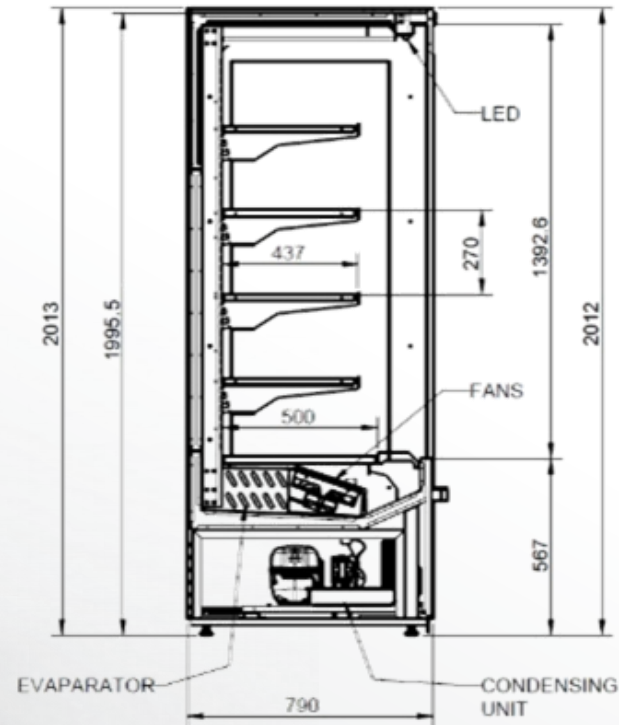

Matus PLUG-IN 1250

Standard features:

- 4 or 5 shelves with price holder depending on the height
- Digital Thermometer
- Thermostatic Expansion Valve
- Single Top Lighting
- Bottom Inner Body, Floor Panel 304 Stein. Steel, Other parts galvanized electrostatic paint
- Shaded Pole Fans
- Color customization

Technical specifications:

- Dimensions: 2013x790mm (hxd)
- Shelf capacity: 125kg/m
- Available in length of : 937/1250/1875/2500 mm
- Product temperature: -1/+7 (M2; EN23953-2:2015)
- Refrigerant: R290 A

DAIRY PRODUCTS

POULTRY

MEAT

CHEESE

DELICATESSEN

PRE-PACKED
FRUITS AND
VEGETABLES