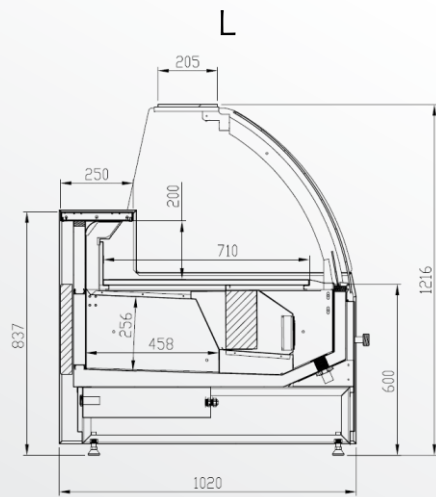

Technical specifications:

- Dimensions: 1990x790mm (hxd)
- Shelf capacity: 125kg/m
- Available in length of : 937/1250/1875/2500 mm
- Product temperature: -1/+7 (M2; EN23953-2:2015)
- Refrigerant: R410 A / R449 A

Technical specifications:

- Dimensions: 1990x910mm (hxd)
- Shelf capacity: 125kg/m
- Available in length of : 937/1250/1875/2500 mm
- Product temperature: -1/+7 (M2; EN23953-2:2015)
- Refrigerant: R410 A / R449 A

Technical specifications:

- Dimensions: 2013x790mm (hxd)
- Shelf capacity: 125kg/m
- Available in length of : 937/1250/1875/2500 mm
- Product temperature: -1/+7 (M2; EN23953-2:2015)
- Refrigerant: R290 A

Dimensions: 1216x860mm (hxd)

Dimensions: 1216x1020mm (hxd)

Dimensions: 1216x1165mm (hxd)

Standard features:

- Digital Thermometer
- Thermostatic Expansion Valve
- Single Top Lighting
- Bottom Inner Body, Floor Panel 304 Stein. Steel, Other parts galvanized electrostatic paint
- Shaded Pole Fans
- Color customization