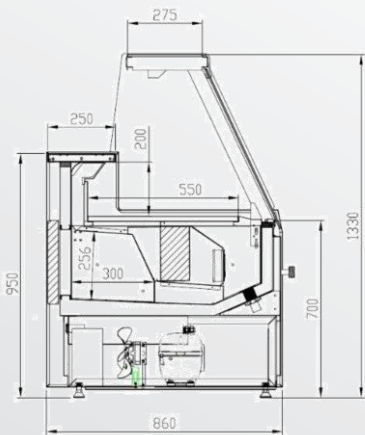

Dimensions: 1216x1020mm (hxd)

XL

Dimensions: 1216x1165mm (hxd)

Standard features:

- Digital Thermometer
- Thermostatic Expansion Valve
- Single Top Lighting
- Bottom Inner Body, Floor Panel 304 Stein. Steel, Other parts galvanized electrostatic paint
- Shaded Pole Fans
- Color customization

Dimensions: 1216x1165mm (hxd)

Standard features:

- Digital Thermometer
- Thermostatic Expansion Valve
- Single Top Lighting
- Bottom Inner Body, Floor Panel 304 Stein. Steel, Other parts galvanized electrostatic paint
- Shaded Pole Fans
- Color customization

DELICATESSEN

PRE-PACKED
FRUITS AND
VEGETABLES

Zuzana Ruby Plug-in

M

Dimensions: 1238x860mm (hxd)

L

Dimensions: 1238x1020mm (hxd)

XL

Dimensions: 1238x1165mm (hxd)

Standard features:

- Digital Thermometer
- Thermostatic Expansion Valve
- Single Top Lighting
- Bottom Inner Body, Floor Panel 304 Stein. Steel, Other parts galvanized electrostatic paint
- Shaded Pole Fans
- Color customization