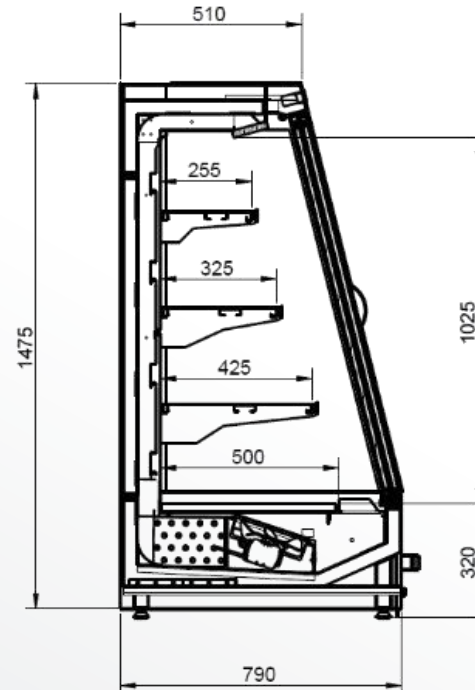

Enes

Standard features:

- 3 or 4 shelves with price holder depending on the height
- Digital Thermometer
- Thermostatic Expansion Valve
- Single Top Lighting
- Bottom Inner Body, Floor Panel 304 Stein. Steel, Other parts galvanized electrostatic paint
- Shaded Pole Fans
- Color customization

Technical specifications:

- Dimensions: 1475x790mm (hxd)
- Shelf capacity: 125kg/m
- Available in length of : 937/1250/1875/2500 mm
- Product temperature: -1/+7 (M2; EN23953-2:2015)
- Refrigerant: R410 A / R449 A

DAIRY PRODUCTS

POULTRY

MEAT

CHEESE

DELICATESSEN

PRE-PACKED
FRUITS AND
VEGETABLES