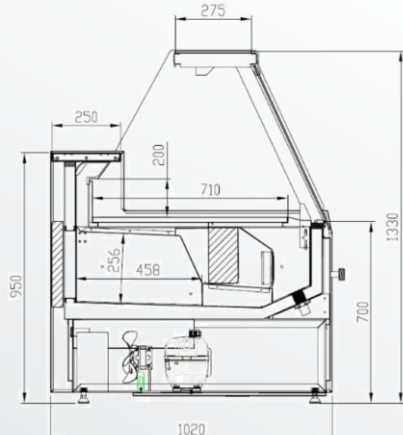

Dimensions: 1216x1020mm (hxd)

XL

Dimensions: 1216x1165mm (hxd)

Standard features:

- Digital Thermometer
- Thermostatic Expansion Valve
- Single Top Lighting
- Bottom Inner Body, Floor Panel 304 Stein. Steel, Other parts galvanized electrostatic paint
- Shaded Pole Fans
- Color customization

Dimensions: 1216x1165mm (hxd)

Standard features:

- Digital Thermometer
- Thermostatic Expansion Valve
- Single Top Lighting
- Bottom Inner Body, Floor Panel 304 Stein. Steel, Other parts galvanized electrostatic paint
- Shaded Pole Fans
- Color customization

DELICATESSEN

PRE-PACKED
FRUITS AND
VEGETABLES

Zuzana Ruby Plug-in

M

Dimensions: 1238x860mm (hxd)

L

Dimensions: 1238x1020mm (hxd)

XL

Dimensions: 1238x1165mm (hxd)

Standard features:

- Digital Thermometer
- Thermostatic Expansion Valve
- Single Top Lighting
- Bottom Inner Body, Floor Panel 304 Stein. Steel, Other parts galvanized electrostatic paint
- Shaded Pole Fans
- Color customization