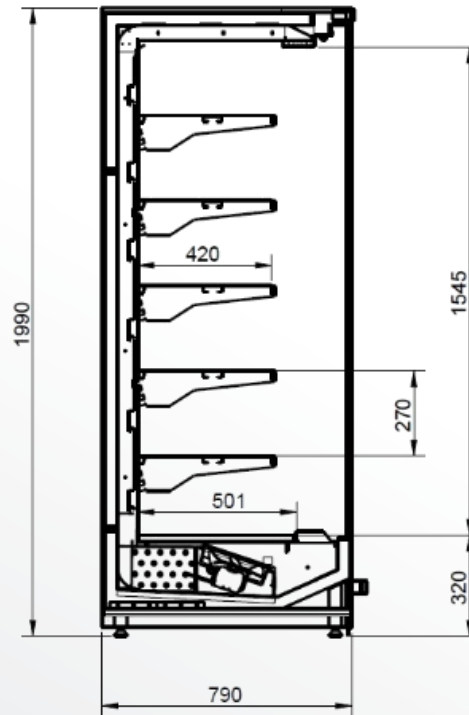

Matus M Remote

Standard features:

- 4 or 5 shelves with price holder depending on the height
- Digital Thermometer
- Thermostatic Expansion Valve
- Single Top Lighting
- Bottom Inner Body, Floor Panel 304 Stein. Steel, Other parts galvanized electrostatic paint
- Shaded Pole Fans
- Color customization

Technical specifications:

- Dimensions: 1990x790mm (hxd)
- Shelf capacity: 125kg/m
- Available in length of : 937/1250/1875/2500 mm
- Product temperature: -1/+7 (M2; EN23953-2:2015)
- Refrigerant: R410 A / R449 A