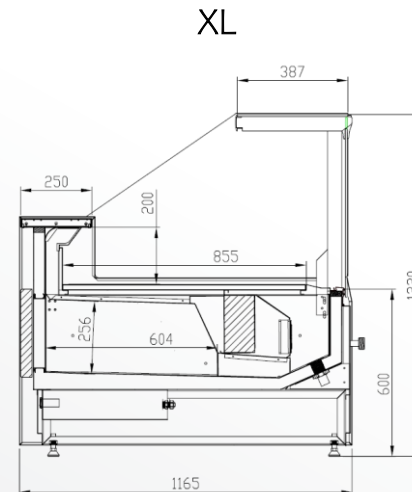

Technical specifications:

- Dimensions: 1990x910mm (hxd)
- Shelf capacity: 125kg/m
- Available in length of : 937/1250/1875/2500 mm
- Product temperature: -1/+7 (M2; EN23953-2:2015)
- Refrigerant: R410 A / R449 A

Technical specifications:

- Dimensions: 2013x790mm (hxd)
- Shelf capacity: 125kg/m
- Available in length of : 937/1250/1875/2500 mm
- Product temperature: -1/+7 (M2; EN23953-2:2015)
- Refrigerant: R290 A

Dimensions: 1216x860mm (hxd)

Dimensions: 1216x1020mm (hxd)

Dimensions: 1216x1165mm (hxd)

Standard features:

- Digital Thermometer
- Thermostatic Expansion Valve
- Single Top Lighting
- Bottom Inner Body, Floor Panel 304 Stein. Steel, Other parts galvanized electrostatic paint
- Shaded Pole Fans
- Color customization

MEAT

CHEESE

DELICATESSEN

PRE-PACKED
FRUITS AND
VEGETABLES

Zuzana Diamond Remote

Dimensions: 1220x860mm (hxd)

Dimensions: 1220x1020mm (hxd)

Dimensions: 1216x1165mm (hxd)