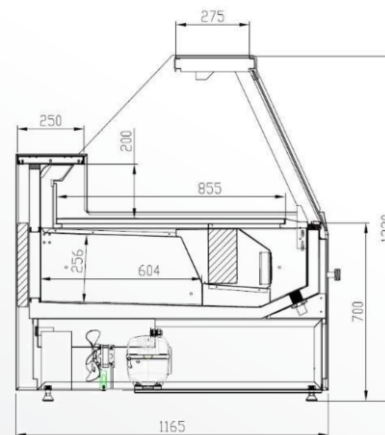

Dimensions: 1216x1020mm (hxd)

XL

Dimensions: 1216x1165mm (hxd)

Standard features:

- Digital Thermometer
- Thermostatic Expansion Valve
- Single Top Lighting
- Bottom Inner Body, Floor Panel 304 Stein. Steel, Other parts galvanized electrostatic paint
- Shaded Pole Fans
- Color customization

Dimensions: 1216x1165mm (hxd)

Standard features:

- Digital Thermometer
- Thermostatic Expansion Valve
- Single Top Lighting
- Bottom Inner Body, Floor Panel 304 Stein. Steel, Other parts galvanized electrostatic paint
- Shaded Pole Fans
- Color customization

DELICATESSEN

PRE-PACKED
FRUITS AND
VEGETABLES

Zuzana Ruby Plug-in

M

Dimensions: 1238x860mm (hxd)

L

Dimensions: 1238x1020mm (hxd)

XL

Dimensions: 1238x1165mm (hxd)

Standard features:

- Digital Thermometer
- Thermostatic Expansion Valve
- Single Top Lighting
- Bottom Inner Body, Floor Panel 304 Stein. Steel, Other parts galvanized electrostatic paint
- Shaded Pole Fans
- Color customization