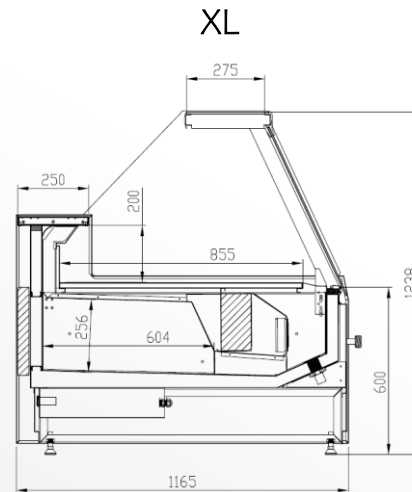

Technical specifications:

- Dimensions: 2013x790mm (hxd)
- Shelf capacity: 125kg/m
- Available in length of : 937/1250/1875/2500 mm
- Product temperature: -1/+7 (M2; EN23953-2:2015)
- Refrigerant: R290 A

Dimensions: 1216x860mm (hxd)

Dimensions: 1216x1020mm (hxd)

Dimensions: 1216x1165mm (hxd)

Standard features:

- Digital Thermometer
- Thermostatic Expansion Valve
- Single Top Lighting
- Bottom Inner Body, Floor Panel 304 Stein. Steel, Other parts galvanized electrostatic paint
- Shaded Pole Fans
- Color customization

Technical specifications:

- Shelf capacity: 125kg/m
- Available in length of : 937/1250/1875/2500 mm
- Product temperature: -1/+7 (M2; EN23953-2:2015)
- Refrigerant: R410 A / R449 A

Zuzana Ruby Remote

Dimensions: 1238x860mm (hxd)

Dimensions: 1238x1020mm (hxd)

Dimensions: 1238x1165mm (hxd)

Standard features:

- Digital Thermometer
- Thermostatic Expansion Valve
- Single Top Lighting
- Bottom Inner Body, Floor Panel 304 Stein. Steel, Other parts galvanized electrostatic paint
- Shaded Pole Fans
- Color customization