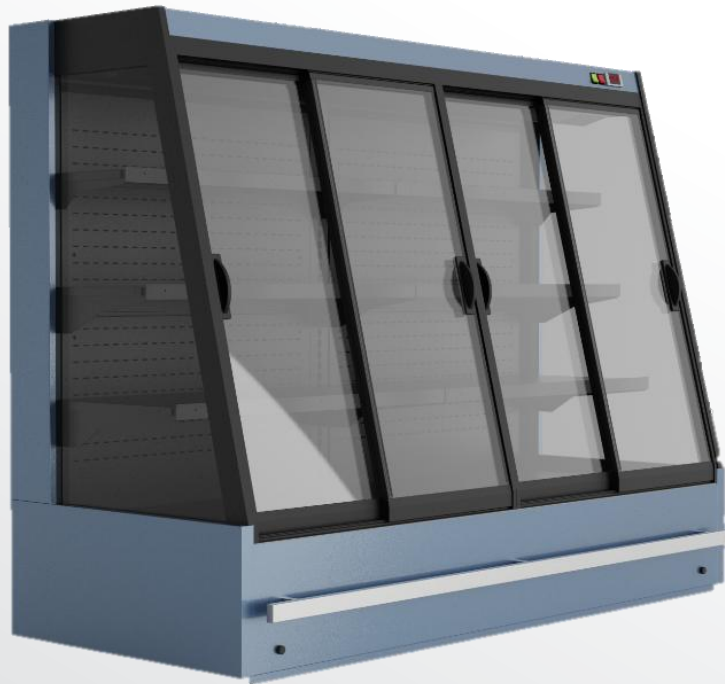

Matus L Remote

Standard features:

- 4 or 5 shelves with price holder depending on the height
- Digital Thermometer
- Thermostatic Expansion Valve
- Single Top Lighting
- Bottom Inner Body, Floor Panel 304 Stein. Steel, Other parts galvanized electrostatic paint
- Shaded Pole Fans
- Color customization

Matus M Vegetable Remote

Standard features:

- 3 or 4 shelves with price holder depending on the height
- Digital Thermometer
- Thermostatic Expansion Valve
- Single Top Lighting
- Bottom Inner Body, Floor Panel 304 Stein. Steel, Other parts galvanized electrostatic paint
- Shaded Pole Fans
- Color customization

DELICATESSEN

PRE-PACKED
FRUITS AND
VEGETABLES

Enes series

Enes

Standard features:

- 3 or 4 shelves with price holder depending on the height
- Digital Thermometer
- Thermostatic Expansion Valve
- Single Top Lighting
- Bottom Inner Body, Floor Panel 304 Stein. Steel, Other parts galvanized electrostatic paint
- Shaded Pole Fans
- Color customization