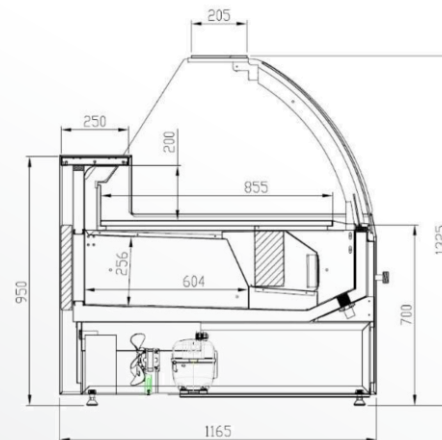

Dimensions: 1216x860mm (hxd)

Dimensions: 1216x1020mm (hxd)

Dimensions: 1216x1165mm (hxd)

Standard features:

- Digital Thermometer
- Thermostatic Expansion Valve
- Single Top Lighting
- Bottom Inner Body, Floor Panel 304 Stein. Steel, Other parts galvanized electrostatic paint
- Shaded Pole Fans
- Color customization

Dimensions: 1238x1020mm (hxd)

Dimensions: 1238x1165mm (hxd)

Standard features:

- Digital Thermometer
- Thermostatic Expansion Valve
- Single Top Lighting
- Bottom Inner Body, Floor Panel 304 Stein. Steel, Other parts galvanized electrostatic paint
- Shaded Pole Fans
- Color customization

MEAT

CHEESE

DELICATESSEN

PRE-PACKED
FRUITS AND
VEGETABLES

Zuzana Sapphire Plug-in

M

Dimensions: 1216x860mm (hxd)

L

Dimensions: 1216x1020mm (hxd)

XL

Dimensions: 1216x1165mm (hxd)

Standard features:

- Digital Thermometer
- Thermostatic Expansion Valve
- Single Top Lighting
- Bottom Inner Body, Floor Panel 304 Stein. Steel, Other parts galvanized electrostatic paint
- Shaded Pole Fans
- Color customization