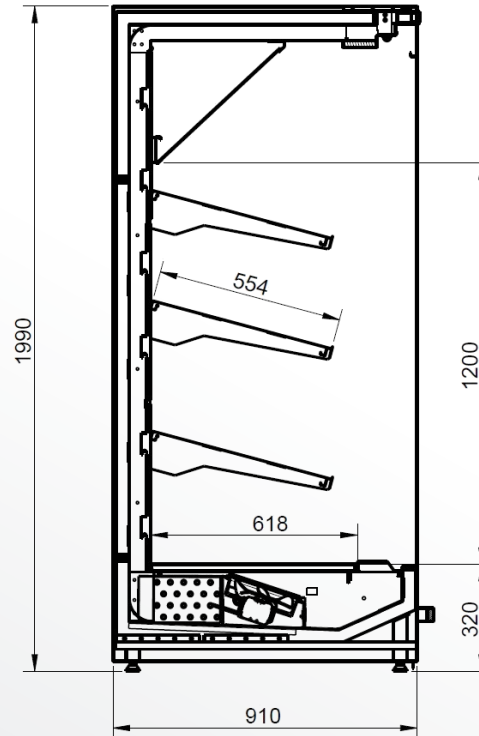

Matus L Vegetable Remote

Standard features:

- 3 or 4 shelves with price holder depending on the height
- Digital Thermometer
- Thermostatic Expansion Valve
- Single Top Lighting
- Bottom Inner Body, Floor Panel 304 Stein. Steel, Other parts galvanized electrostatic paint
- Shaded Pole Fans
- Color customization

Technical specifications:

- Dimensions: 1990x910mm (hxd)
- Shelf capacity: 125kg/m
- Available in length of : 937/1250/1875/2500 mm
- Product temperature: -1/+7 (M2; EN23953-2:2015)
- Refrigerant: R410 A / R449 A

FRUIT AND VEGETABLES

PRE-PACKED FRUITS AND VEGETABLES