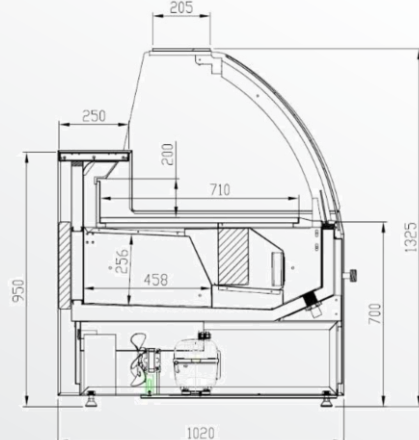

Dimensions: 1216x860mm (hxd)

Dimensions: 1216x1020mm (hxd)

Dimensions: 1216x1165mm (hxd)

Standard features:

- Digital Thermometer
- Thermostatic Expansion Valve
- Single Top Lighting
- Bottom Inner Body, Floor Panel 304 Stein. Steel, Other parts galvanized electrostatic paint
- Shaded Pole Fans
- Color customization

Dimensions: 1238x1020mm (hxd)

Dimensions: 1238x1165mm (hxd)

Standard features:

- Digital Thermometer
- Thermostatic Expansion Valve
- Single Top Lighting
- Bottom Inner Body, Floor Panel 304 Stein. Steel, Other parts galvanized electrostatic paint
- Shaded Pole Fans
- Color customization

MEAT

CHEESE

DELICATESSEN

PRE-PACKED
FRUITS AND
VEGETABLES

Zuzana Sapphire Plug-in

M

Dimensions: 1216x860mm (hxd)

L

Dimensions: 1216x1020mm (hxd)

XL

Dimensions: 1216x1165mm (hxd)

Standard features:

- Digital Thermometer
- Thermostatic Expansion Valve
- Single Top Lighting
- Bottom Inner Body, Floor Panel 304 Stein. Steel, Other parts galvanized electrostatic paint
- Shaded Pole Fans
- Color customization